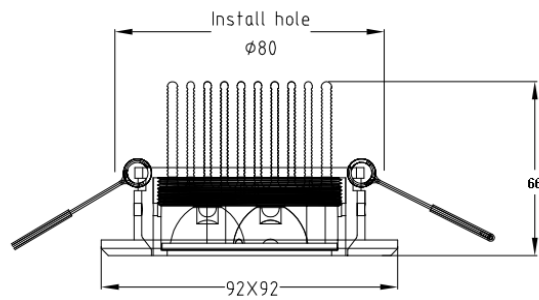

SS-2001-01B

CE, RoHS Certified

Specification	
Items	Parameter
Power	9W – Down light Dimmable
LED Qty / Name	3pcs / Epistar (licensed LED Chips)
(Ra)	≥75
Lifespan	≥50,000 Hours
CCT	6000K, 4500K, 3000K
Lumen Output / Efficiency	6000K = 350lm , 39lm/W 4500K = 330lm , 37lm/W 3000K = 310lm , 34lm/W
Beam Angle	30°, 45°
Product Size (mm)	92*92*H.66
Hole Size (mm)	ø 80m
Structure	Swing able
Voltage	85~265V AC