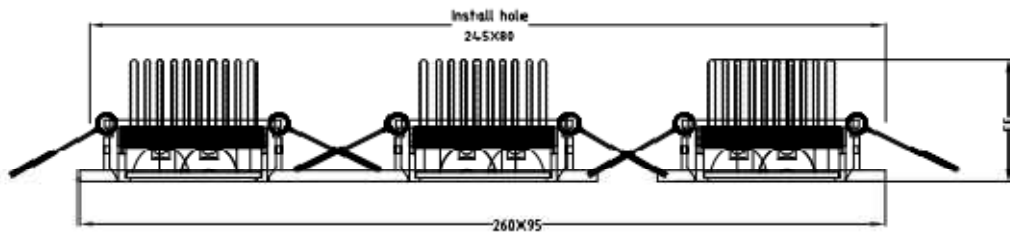

Trading Co., Ltd.

SS-2001-03

CE, RoHS Certified

Specification	
Items	Parameter
Power	9W – Down light Dimmable
LED Qty / Name	9pcs / Epistar (licensed LED Chips)
(Ra)	≥75
Lifespan	≥50,000 Hours
CCT	6000K, 4500K, 3000K
Lumen Output / Efficiency	6000K = 750lm , 83lm/W 4500K = 690lm , 77lm/W 3000K = 660lm , 73lm/W
Beam Angle	30°, 45°
Product Size (mm)	260*95*H.55
Hole Size (mm)	245*80
Structure	Swing able
Voltage	85~265V AC