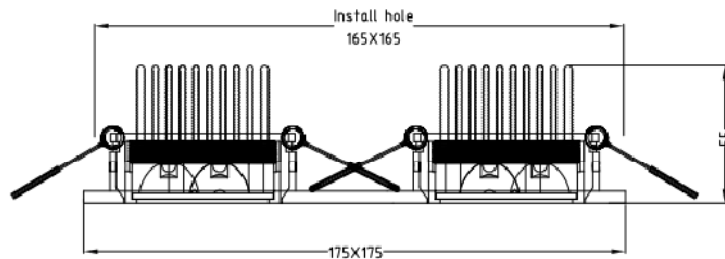

## SS-2001-04A

**CE, RoHS Certified**

Specification	
Items	Parameter
Power	<b>12W – Down light Dimmable</b>
LED Qty / Name	12pcs / Epistar (licensed LED Chips)
(Ra)	≥75
Lifespan	≥50,000 Hours
CCT	6000K, 4500K, 3000K
Lumen Output / Efficiency	6000K = 1000lm , 83lm/W 4500K = 920lm , 76lm/W 3000K = 860lm , 71lm/W
Beam Angle	30°, 45°
Product Size (mm)	175*175*H.55
Hole Size (mm)	165*165
Structure	Swing able
Voltage	85~265V AC