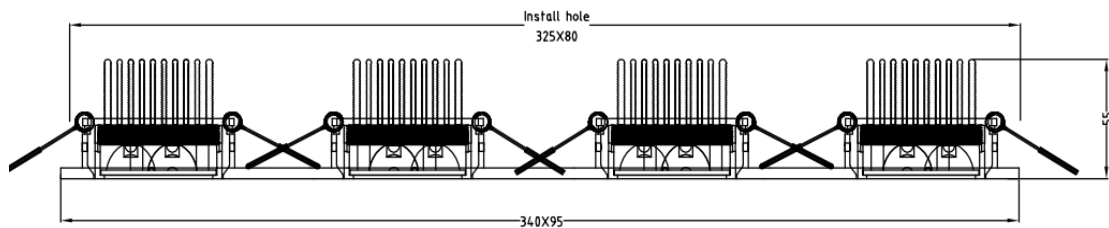

Trading Co., Ltd.

SS-2001-04B

CE, RoHS Certified

Specification	
Items	Parameter
Power	12W – Down light Dimmable
LED Qty / Name	12pcs / Epistar (licensed LED Chips)
(Ra)	≥75
Lifespan	≥50,000 Hours
CCT	6000K, 4500K, 3000K
Lumen Output / Efficiency	6000K = 1000lm , 83lm/W 4500K = 920lm , 76lm/W 3000K = 860lm , 71lm/W
Beam Angle	30°, 45°
Product Size (mm)	340*95*H.55
Hole Size (mm)	325*80
Structure	Swing able
Voltage	85~265V AC