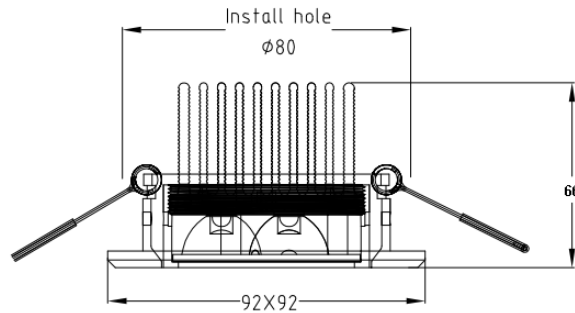

## SS-2006-01

**CE, RoHS Certified**

Specification	
Items	Parameter
Power	<b>3W – Down light Dimmable</b>
LED Qty / Name	3pcs / Epistar (licensed LED Chips)
(Ra)	≥75
Lifespan	≥50,000 Hours
CCT	6000K, 4500K, 3000K
Lumen Output / Efficiency	6000K = 250lm , 83lm/W 4500K = 230lm , 77lm/W 3000K = 220lm , 73lm/W
Beam Angle	30°, 45°
Product Size (mm)	92*92*H.66
Hole Size (mm)	∅ 80m
Structure	Swing able
Voltage	85~265V AC