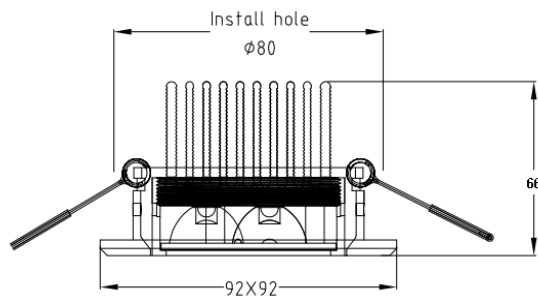

SS-2006-01B

CE, RoHS Certified

Specification	
Items	Parameter
Power	9W – Down light Dimmable
LED Qty / Name	3pcs / Epistar (licensed LED Chips)
(Ra)	≥ 75
Lifespan	$\geq 50,000$ Hours
CCT	6000K, 4500K, 3000K
Lumen Output / Efficiency	6000K = 350lm , 38lm/W 4500K = 330lm , 36lm/W 3000K = 310lm , 34lm/W
Beam Angle	30°, 45°
Product Size (mm)	92*92*H.66
Hole Size (mm)	$\phi 80$ m
Structure	Swing able
Voltage	85~265V AC